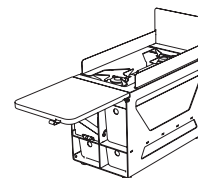

### Body NST 711

The body includes one furniture module with an extending mechanism and a locking system.

material: steel, stainless steel, birch plywood, HPL, connecting material, Batyline  
dimensions: 1192 × 604 × 544 mm  
weight: 57 kg  
color: white-green

material: steel, stainless steel, birch plywood, HPL, connecting material, plastic  
dimensions: 447 × 333 × 520 mm closed lid  
447 × 333 × 797 mm open lid  
empty module weight: 15 kg  
weight with filled canisters: 42 kg  
color: light grey