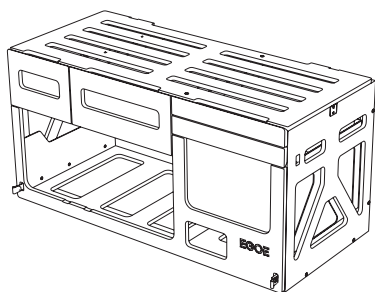

### Body NST 711

The body includes one furniture module with an extending mechanism and a locking system.

material: steel, stainless steel, birch plywood, HPL, connecting material, Batyline  
dimensions: 1192 × 604 × 544 mm  
weight: 57 kg  
color: white-green

### Water module NST 302

The water module contains a water hose with a shower head, two 12-litre water cans, one containing a submersible pump and integrated quick coupling for easy fill-ups. Water is started using an electric switch.

material: steel, stainless steel, birch plywood, HPL, connecting material, plastic  
dimensions: 447 × 333 × 520 mm closed lid  
447 × 333 × 797 mm open lid  
empty module weight: 15 kg  
weight with filled canisters: 42 kg  
color: light grey

### Cooking module NST 303

The cooking module contains 4 gas cartridges and two cookers; the aluminum base is mobile and has 3 plastic drawers for kitchen utensils and food.

material: steel, stainless steel, birch plywood, HPL, connecting material, plastic  
dimensions: 254 × 333 × 509 mm closed lid  
254 × 333 × 767 mm open lid  
weight: 10 kg  
color: light grey