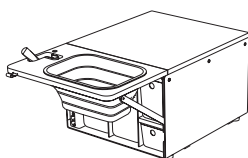

### Body NST 711

The body includes one furniture module with an extending mechanism and a locking system.

material: steel, stainless steel, birch plywood, HPL, connecting material, Batyline  
dimensions: 1192 × 604 × 544 mm  
weight: 57 kg  
color: white-green

material: steel, stainless steel, birch plywood, HPL, connecting material, plastic  
dimensions: 447 × 333 × 520 mm closed lid  
447 × 333 × 797 mm open lid  
empty module weight: 15 kg  
weight with filled canisters: 42 kg  
color: light grey